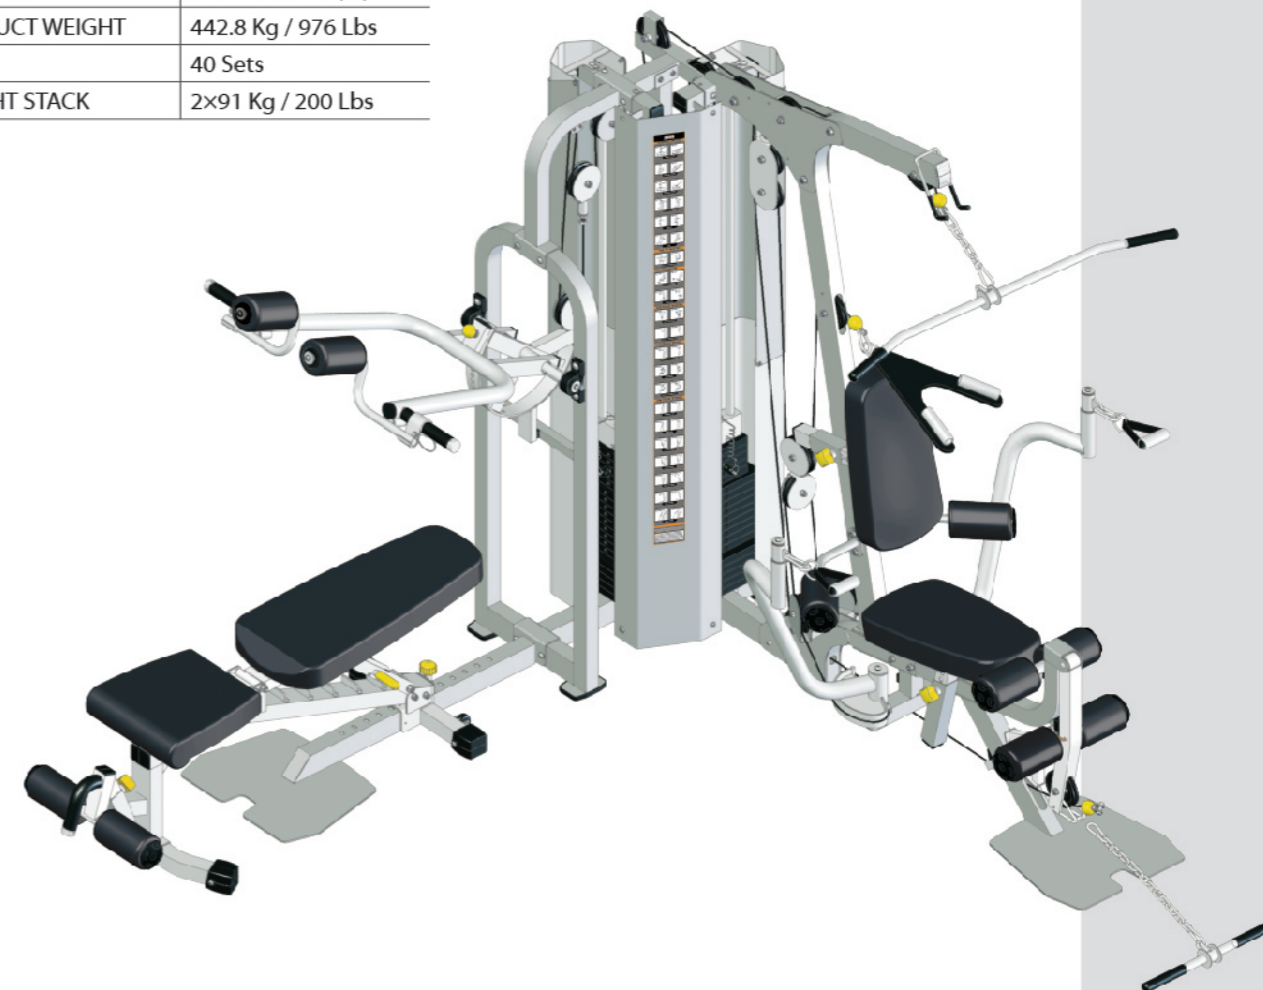

IF2060

2060 HOME GYM

PRODUCT DIMENSION (LxWxH)	2298x1956x2120 (mm) 90.5x77x83.5 (in)
PRODUCT WEIGHT	442.8 Kg / 976 Lbs
40'	40 Sets
WEIGHT STACK	2x91 Kg / 200 Lbs