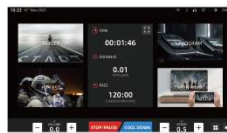

Quick Return to Main Screen

Easily navigate back to the main screen for additional functionalities and operations. The exercise interface minimizes to become a compact module on the main screen, giving users the flexibility to return at any time.