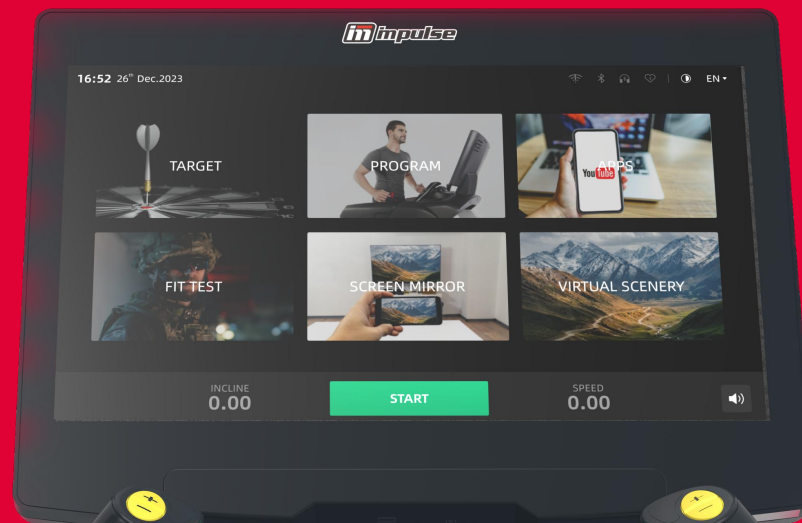

www.impulse-fitness.kz

in impulse

Your Wellness Solution Provider